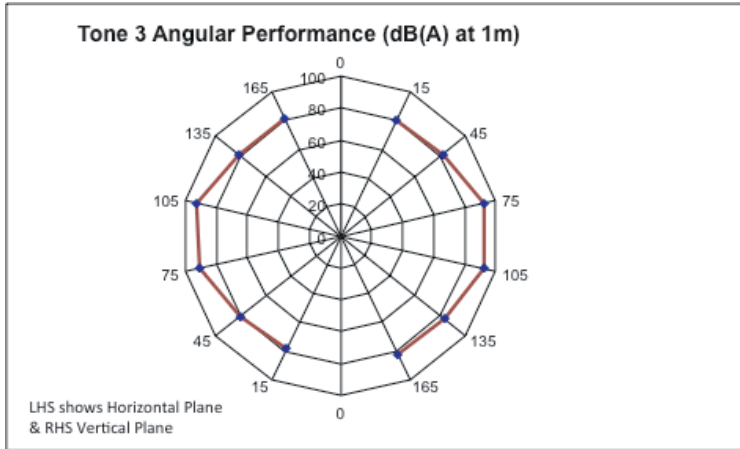

**Sounder Tone Pair 5
 Tone 1 - Primary
 (c/w Ingress
 Protection Plate).**

**Sounder Tone Pair 1
 Tone 1 - Primary
 (without Ingress
 Protection Plate).**

**Sounder Tone Pair 2
 Tone 1 - Primary
 (without Ingress
 Protection Plate).**

Sounder Tone Pair 5
 Tone 1 - Primary
 (without Ingress
 Protection Plate).

Sounder Tone Pair 1
 Tone 1 - Primary
 (c/w Ingress
 Protection Plate).

Sounder Tone Pair 2
 Tone 1 - Primary.
 (c/w Ingress
 Protection Plate).