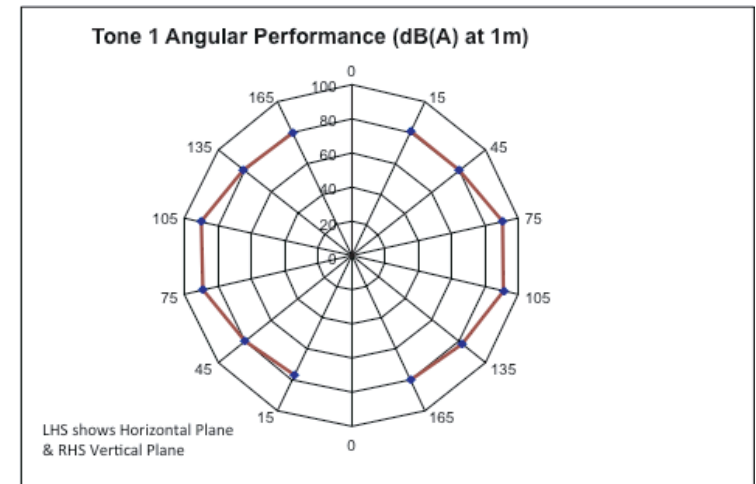

**Sounder Tone Pair 5
 Tone 1 - Primary
 (c/w Ingress
 Protection Plate).**

**Sounder Tone Pair 1
 Tone 1 - Primary
 (without Ingress
 Protection Plate).**

**Sounder Tone Pair 2
 Tone 1 - Primary
 (without Ingress
 Protection Plate).**

Sounder Tone Pair 5
 Tone 1 - Primary
 (without Ingress
 Protection Plate).

Sounder Tone Pair 1
 Tone 1 - Primary
 (c/w Ingress
 Protection Plate).

Sounder Tone Pair 2
 Tone 1 - Primary.
 (c/w Ingress
 Protection Plate).