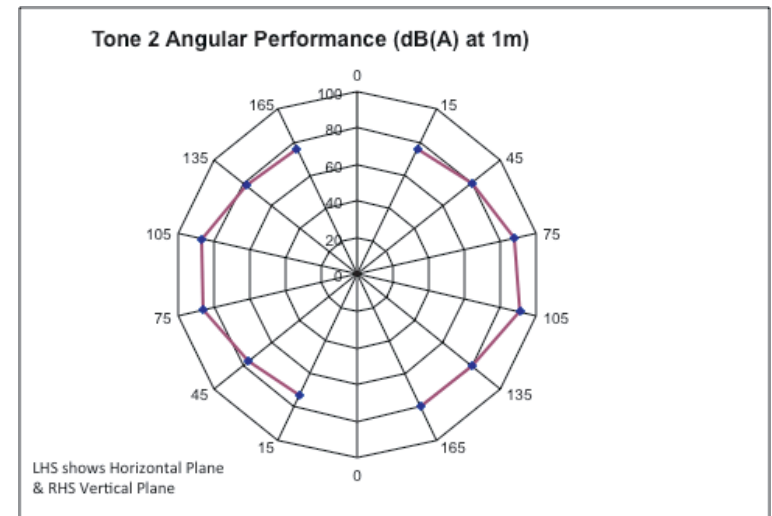

**Sounder Tone Pair 5
 Tone 1 - Primary
 (c/w Ingress
 Protection Plate).**

**Sounder Tone Pair 1
 Tone 1 - Primary
 (without Ingress
 Protection Plate).**

**Sounder Tone Pair 2
 Tone 1 - Primary
 (without Ingress
 Protection Plate).**

Sounder Tone Pair 5
 Tone 1 - Primary
 (without Ingress
 Protection Plate).

Sounder Tone Pair 1
 Tone 1 - Primary
 (c/w Ingress
 Protection Plate).

Sounder Tone Pair 2
 Tone 1 - Primary.
 (c/w Ingress
 Protection Plate).