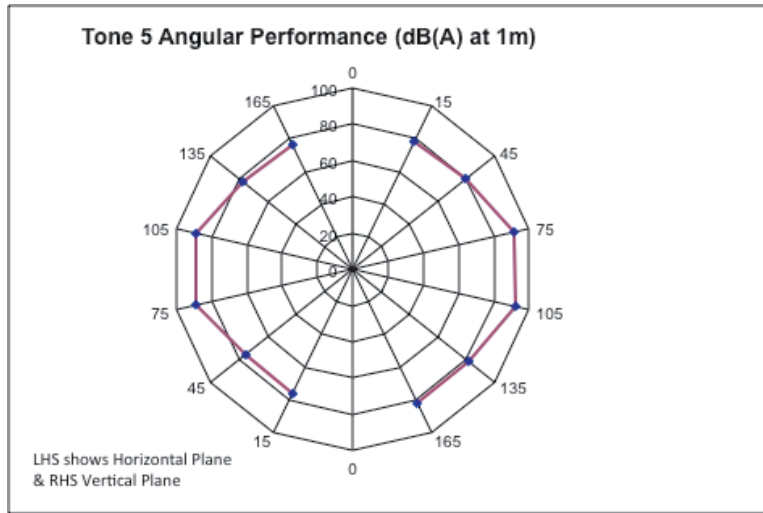

**Sounder Tone Pair 5
 Tone 1 - Primary
 (c/w Ingress
 Protection Plate).**

**Sounder Tone Pair 1
 Tone 1 - Primary
 (without Ingress
 Protection Plate).**

**Sounder Tone Pair 2
 Tone 1 - Primary
 (without Ingress
 Protection Plate).**

Sounder Tone Pair 5
 Tone 1 - Primary
 (without Ingress
 Protection Plate).

Sounder Tone Pair 1
 Tone 1 - Primary
 (c/w Ingress
 Protection Plate).

Sounder Tone Pair 2
 Tone 1 - Primary.
 (c/w Ingress
 Protection Plate).