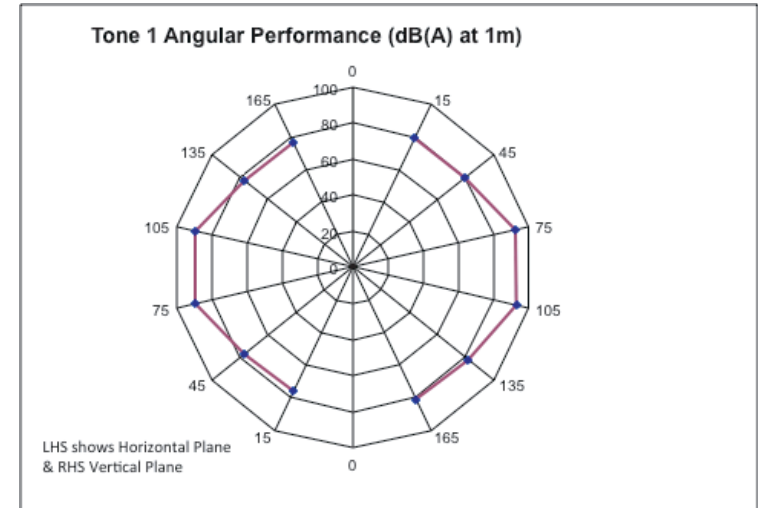

**Sounder Tone Pair 5
 Tone 1 - Primary
 (c/w Ingress
 Protection Plate).**

**Sounder Tone Pair 1
 Tone 1 - Primary
 (without Ingress
 Protection Plate).**

**Sounder Tone Pair 2
 Tone 1 - Primary
 (without Ingress
 Protection Plate).**

Sounder Tone Pair 5
 Tone 1 - Primary
 (without Ingress
 Protection Plate).

Sounder Tone Pair 1
 Tone 1 - Primary
 (c/w Ingress
 Protection Plate).

Sounder Tone Pair 2
 Tone 1 - Primary.
 (c/w Ingress
 Protection Plate).